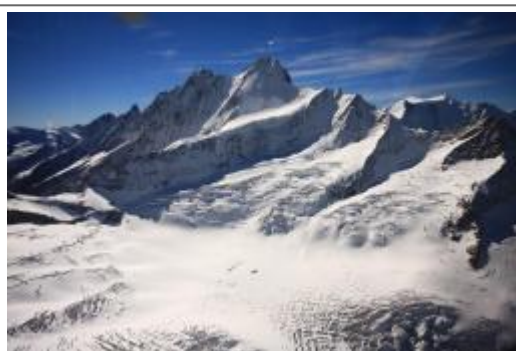

## 60 min. scenic Flight - the big three

max. 5 Pers.

3370.00 EUR

With this Flight you see summit as the big three: Mont-Blanc, Grand Combin and Cervin up close.

The route can be discussed on the spot with the pilot. This depends on the weather and of course aviation safety, otherwise the pilot attempts to fulfill your wishes in compliance with the flight time.