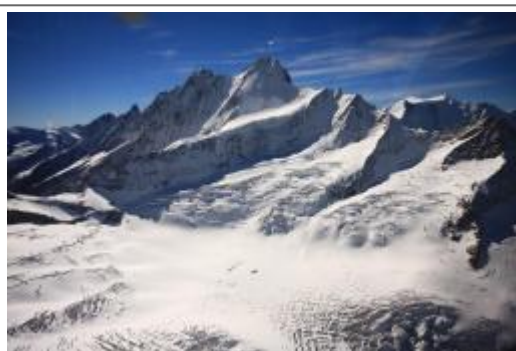

60 min. scenic Flight - the big three