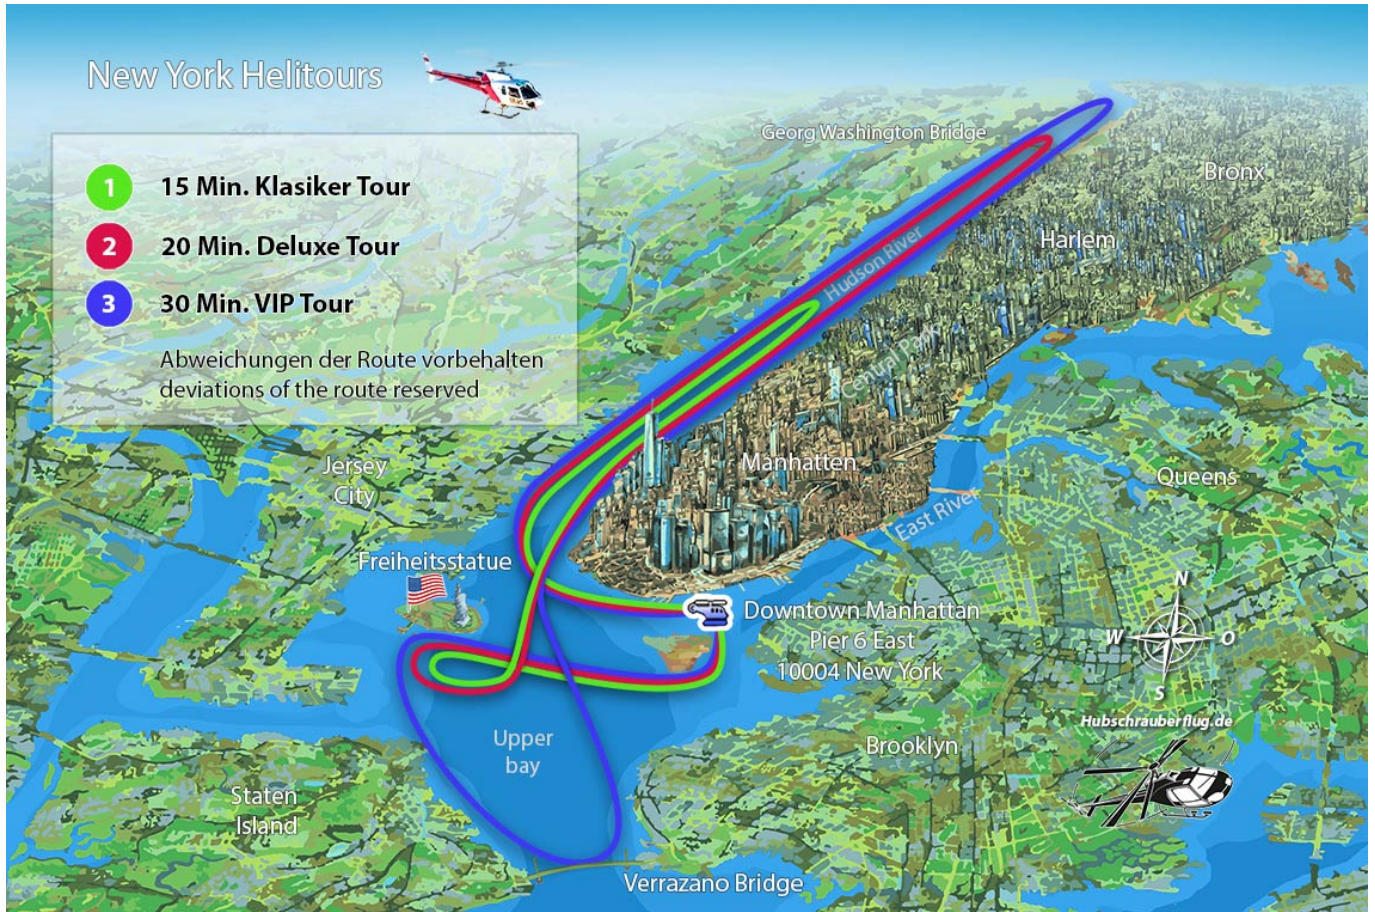

Fly off the pier of downtown Manhattan. See Manhattan and Brooklyn Bridge, Statue of Liberty and Central Park or Harlem and the most fascinating skyline in the world with the Empire State Building and Chrysler Buildings from the helicopter. Your flight highlight will be the Big Apple!

Helicopter night flight New York

| | |
|--------------------------------|-------------|
| 30 Min. max. 6 Pers. Nachtflug | 3300.00 EUR |
| 60 Min. max. 6 Pers. Nachtflug | 4300.00 EUR |

Business flights / company events

Panoramamap New York

Routes Helicopter tours New York

Red 15 min. / blue = 20 min. / green = 30 min. tour flights

Wann machen Sie einen Hubschrauberflug ab New York?